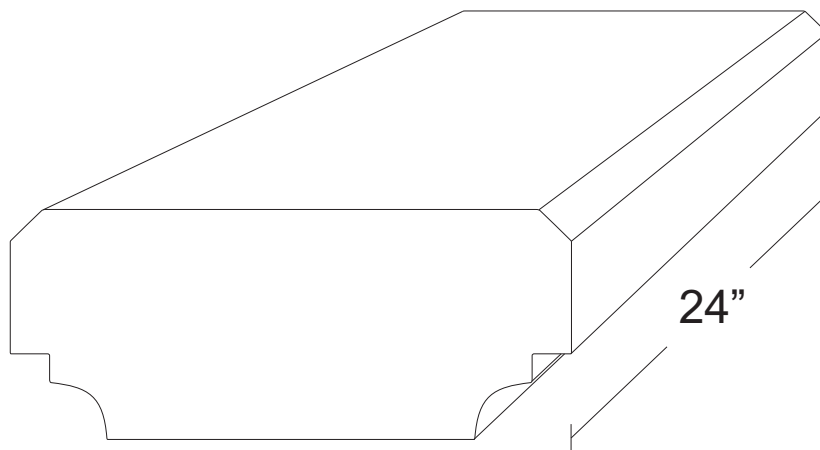

TEL 916-386-1430
FAX 916-386-0605

HANDALSTONE

Handalstone@sbcglobal.net
www.handalstone.com

Wall Caps

Product Code: WC538

WC538-6.5

WC538-6.5-S

WC538-6.5-E