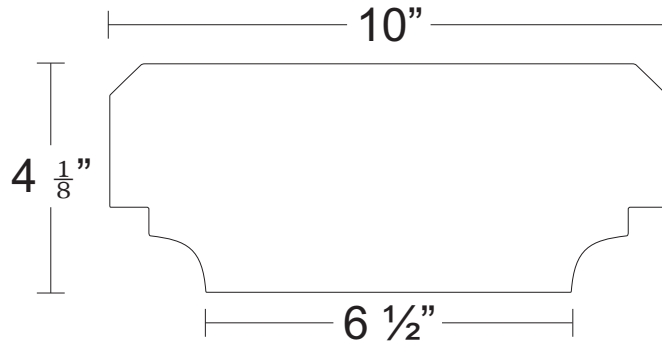

TEL 916-386-1430
FAX 916-386-0605

HANDALSTONE

Handalstone@sbcglobal.net
www.handalstone.com

Wall Caps

Product Code: WC538

WC538-6.5

WC538-6.5-S

WC538-6.5-E