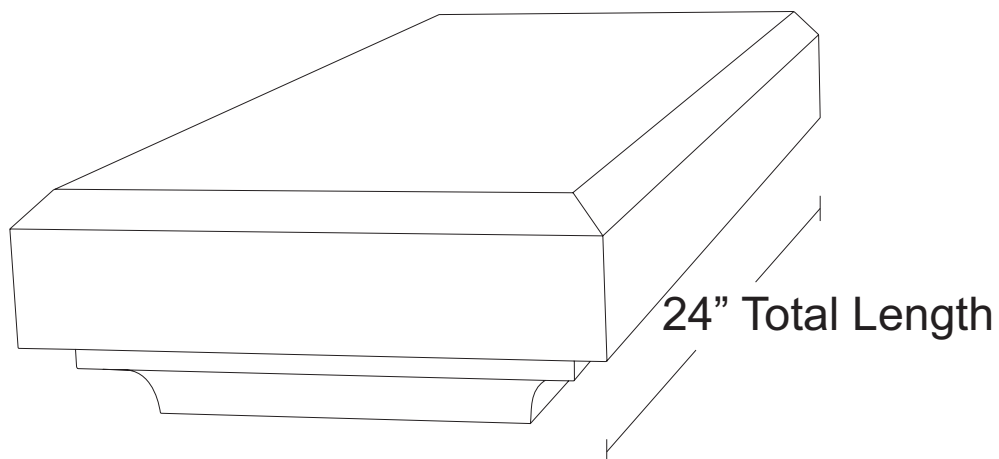

TEL 916-386-1430
FAX 916-386-0605

HANDALSTONE

Handalstone@sbcglobal.net
www.handalstone.com

Wall Caps

Product Code: WC538

WC538-6.5

WC538-6.5-S

WC538-6.5-E