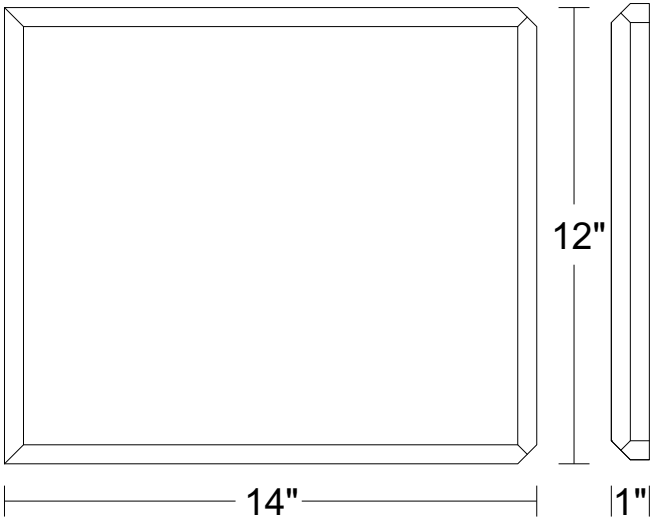

## Quoins

Product Code: QN1

Quoins are made with two pieces:

- corner piece (QN-C)
- end piece (QN-E)

joined at a 90° angle

QN1-12x9-C  
Front View

Side View

QN1-12x9-E  
Front View

## Quoins

Product Code: QN1

Quoins are made with two pieces:  
- **corner piece (QN-C)**  
- **end piece (QN-E)**  
joined at a 90° angle

QN1-14x12

QN1-14x12-C

Front View

Side View

QN1-14x12-E

Front View

Side View

Side View

QN1-18x12-E

Front View

Side View

18"

1"

17 1/2"

1"