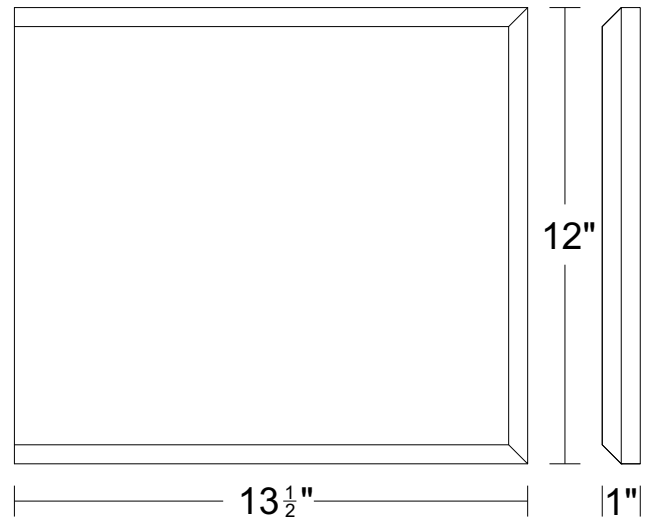

## Quoins

Product Code: QN1

Quoins are made with two pieces:

- corner piece (QN-C)
- end piece (QN-E)

joined at a 90° angle

QN1-12x9-C  
Front View

Side View

QN1-12x9-E  
Front View

## Quoins

Product Code: QN1

Quoins are made with two pieces:  
- **corner piece (QN-C)**  
- **end piece (QN-E)**  
joined at a 90° angle

QN1-14x12

QN1-14x12-C

Front View

Side View

QN1-14x12-E

Front View

Side View

Side View

QN1-18x12-E

Front View

Side View

18"

1"

17 1/2"

1"