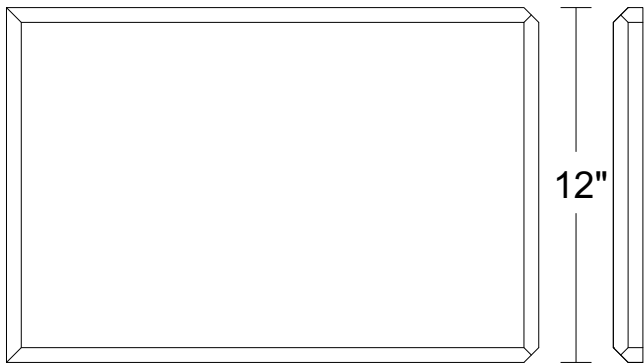

## Quoins

Product Code: QN1

Quoins are made with two pieces:

- corner piece (QN-C)
- end piece (QN-E)

joined at a 90° angle

QN1-12x9-C  
Front View

Side View

QN1-12x9-E  
Front View

## Quoins

Product Code: QN1

Quoins are made with two pieces:  
- **corner piece (QN-C)**  
- **end piece (QN-E)**  
joined at a 90° angle

QN1-14x12

QN1-14x12-C

Front View

Side View

QN1-14x12-E

## Quoins

Product Code: QN1

Quoins are made with two pieces:

- corner piece (QN-C)
- end piece (QN-E)

joined at a 90° angle

QN1-18x12

QN1-18x12-C

Front View

Side View

QN1-18x12-E

Front View

Side View

18"

1"

17 1/2"

1"