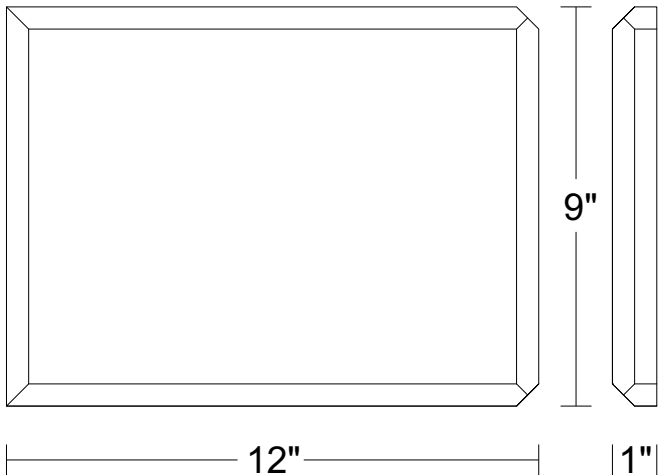

## Quoins

Product Code: QN1

Quoins are made with two pieces:

- corner piece (QN-C)
- end piece (QN-E)

joined at a 90° angle

QN1-12x9-C  
Front View

Side View

QN1-12x9-E  
Front View

Side View

## Quoins

Product Code: QN1

Quoins are made with two pieces:  
- **corner piece (QN-C)**  
- **end piece (QN-E)**  
joined at a 90° angle

QN1-14x12

QN1-14x12-C

Front View

Side View

QN1-14x12-E

Side View

QN1-18x12-E

Front View

Side View

18"

1"

17 1/2"

1"