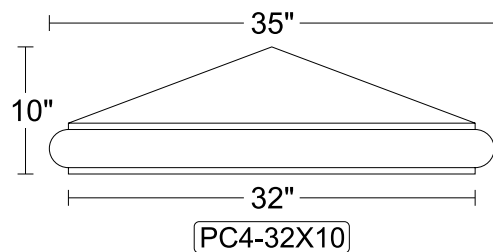

## Pier Caps

Product Code: PC4