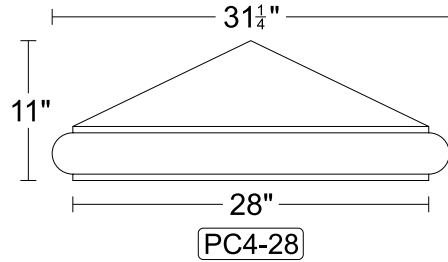

## Pier Caps

Product Code: PC4