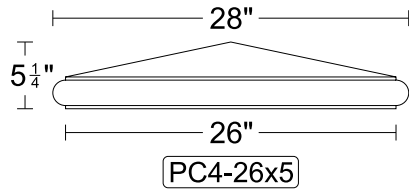

## Pier Caps

Product Code: PC4