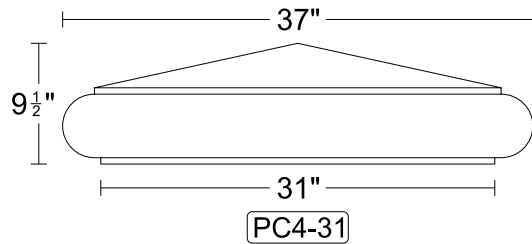

## Pier Caps

Product Code: PC4