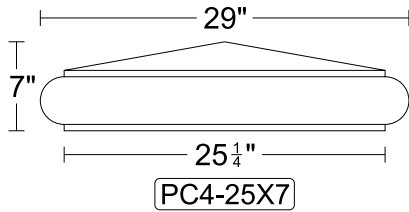

## Pier Caps

Product Code: PC4