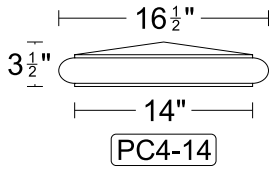

## Pier Caps

Product Code: PC4