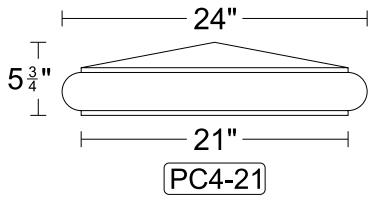

## Pier Caps

Product Code: PC4