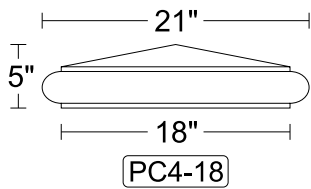

## Pier Caps

Product Code: PC4