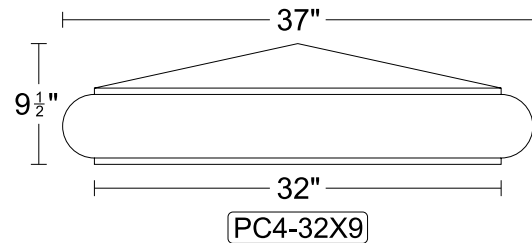

## Pier Caps

Product Code: PC4