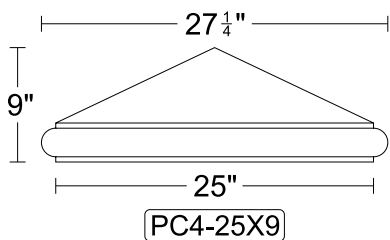

## Pier Caps

Product Code: PC4