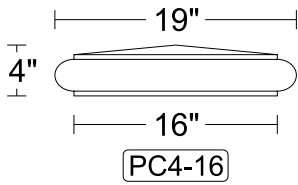

## Pier Caps

Product Code: PC4