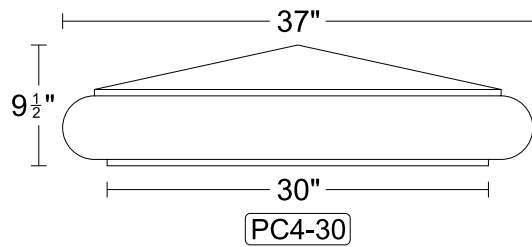

## Pier Caps

Product Code: PC4