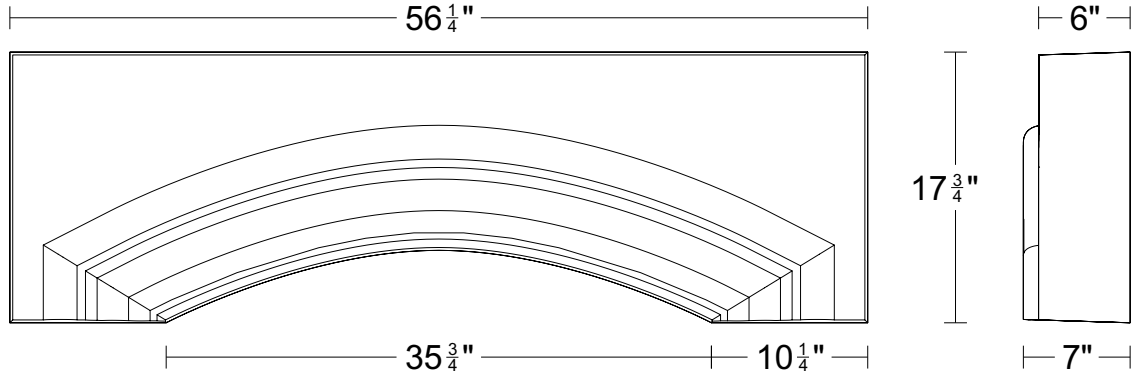

## Fireplace Mantels

Product Code: MNTL410

**MNTL410-56**

**MNTL410-63**

**MNTL410-70**