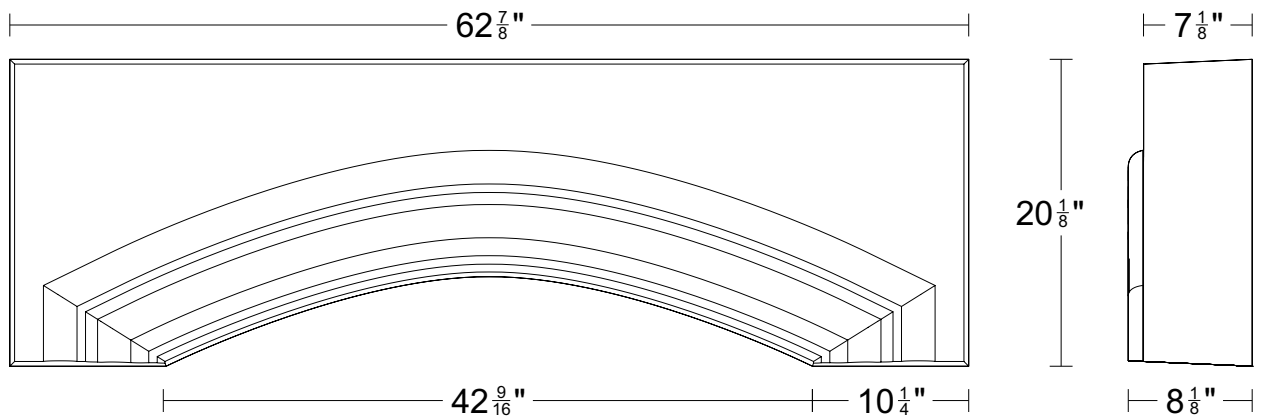

## Fireplace Mantels

Product Code: MNTL410

**MNTL410-56**

**MNTL410-63**

**MNTL410-70**