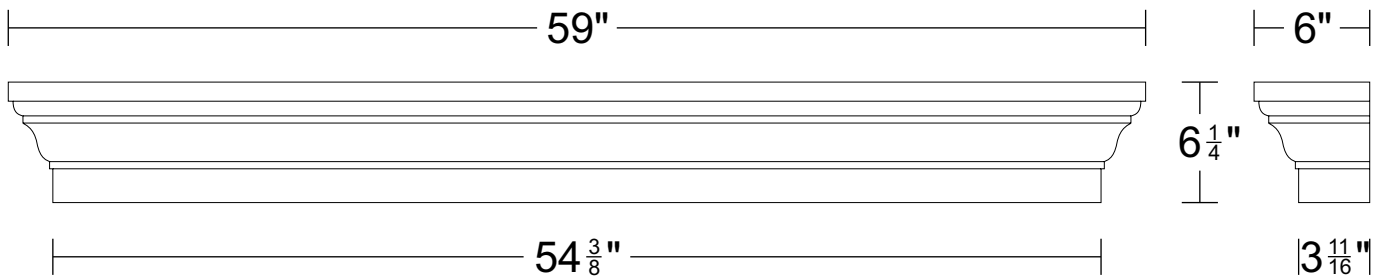

TEL 916-386-1430
FAX 916-386-0605

HANDALSTONE

Handalstone@sbcglobal.net
www.handalstone.com

Fireplace Mantels

Product Code: MNTL138

mantel from fs138