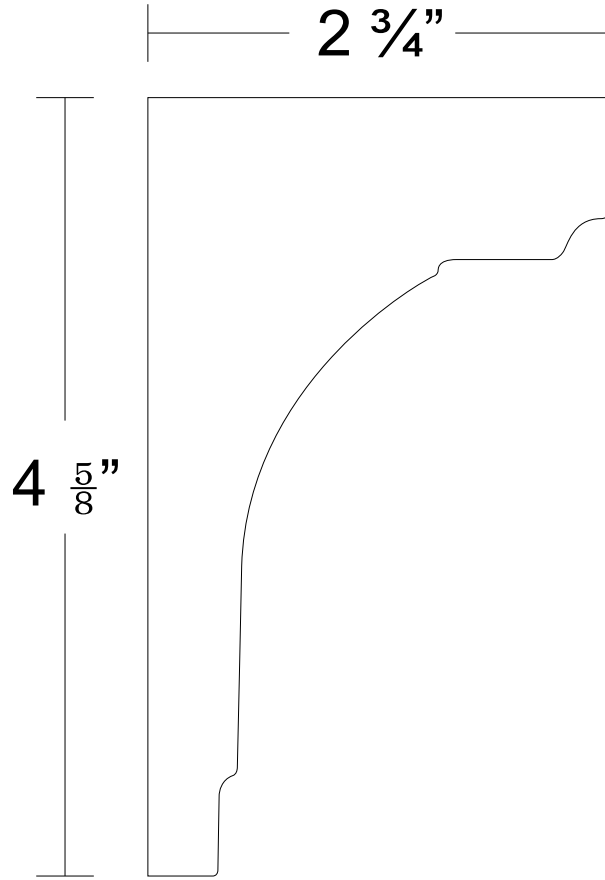

TEL 916-386-1430
FAX 916-386-0605

HANDALSTONE

Handalstone@sbcglobal.net
www.handalstone.com

Moulding

Product Code: M708

54" S with 8" C