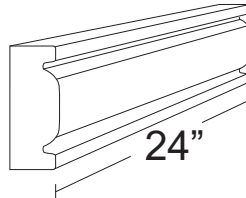

M43-7.5-CR

TEL 916-386-1430
FAX 916-386-0605

HANDALSTONE

Handalstone@sbcglobal.net
www.handalstone.com

Molding

Product Code: M43

M43-4

M43-4-S