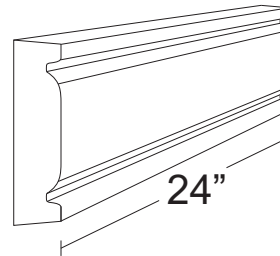

TEL 916-386-1430
FAX 916-386-0605

HANDALSTONE

Handalstone@sbcglobal.net
www.handalstone.com

Molding

Product Code: M43

M43-6-S