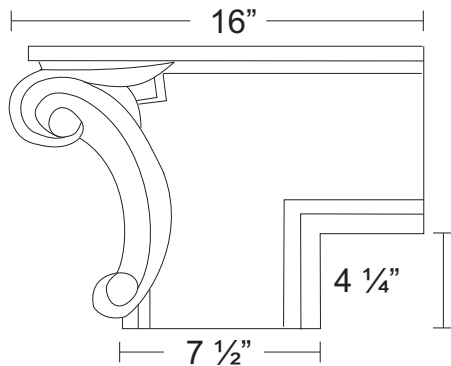

Molding

Product Code: M43

M43-7.5

M43-7.5-S

M43-7.5-C

M43-7.5-ED

M43-7.5-SD

M43-7.5-CL

M43-7.5-CR

TEL 916-386-1430
FAX 916-386-0605

HANDALSTONE

Handalstone@sbcglobal.net
www.handalstone.com

Molding

Product Code: M43

M43-4

M43-4-S