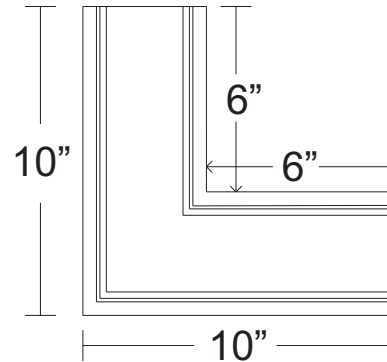

M43-7.5-CR

TEL 916-386-1430
FAX 916-386-0605

HANDALSTONE

Handalstone@sbcglobal.net
www.handalstone.com

Molding

Product Code: M43

M43-4

M43-4-S