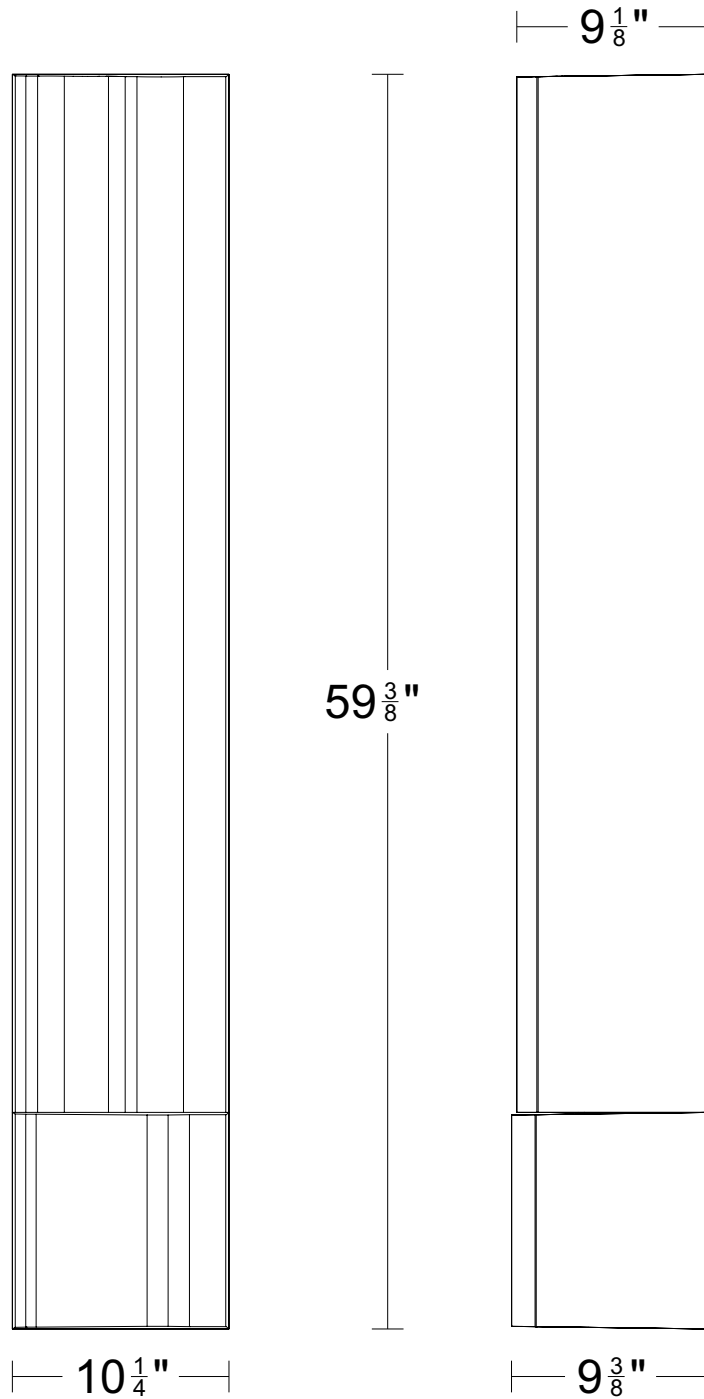

TEL 916-386-1430
FAX 916-386-0605

HANDALSTONE

Handalstone@sbcglobal.net
www.handalstone.com

Fireplace Mantels

Product Code: LEG410

Front

Side