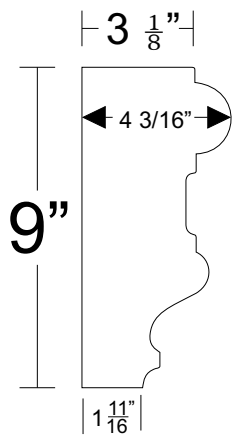

TEL 916-386-1430
FAX 916-386-0605

HANDALSTONE

Handalstone@sbcglobal.net
www.handalstone.com

Fireplace Mantels

Product Code: LEG222

leg from fs222