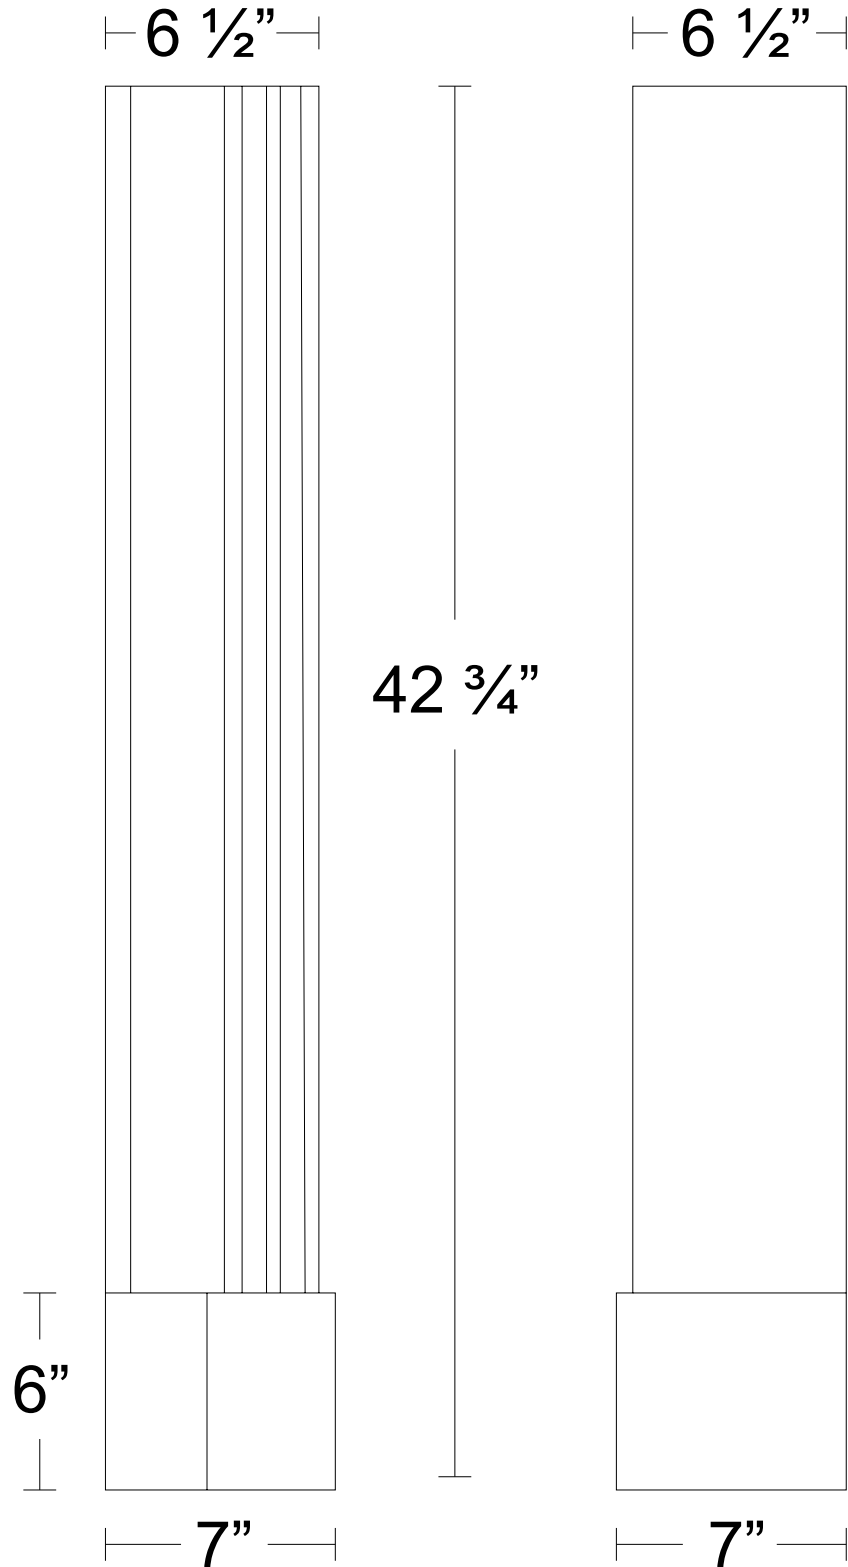

TEL 916-386-1430
FAX 916-386-0605

HANDALSTONE

Handalstone@sbcglobal.net
www.handalstone.com

Fireplace Mantels

Product Code: LEG154

leg from fs154