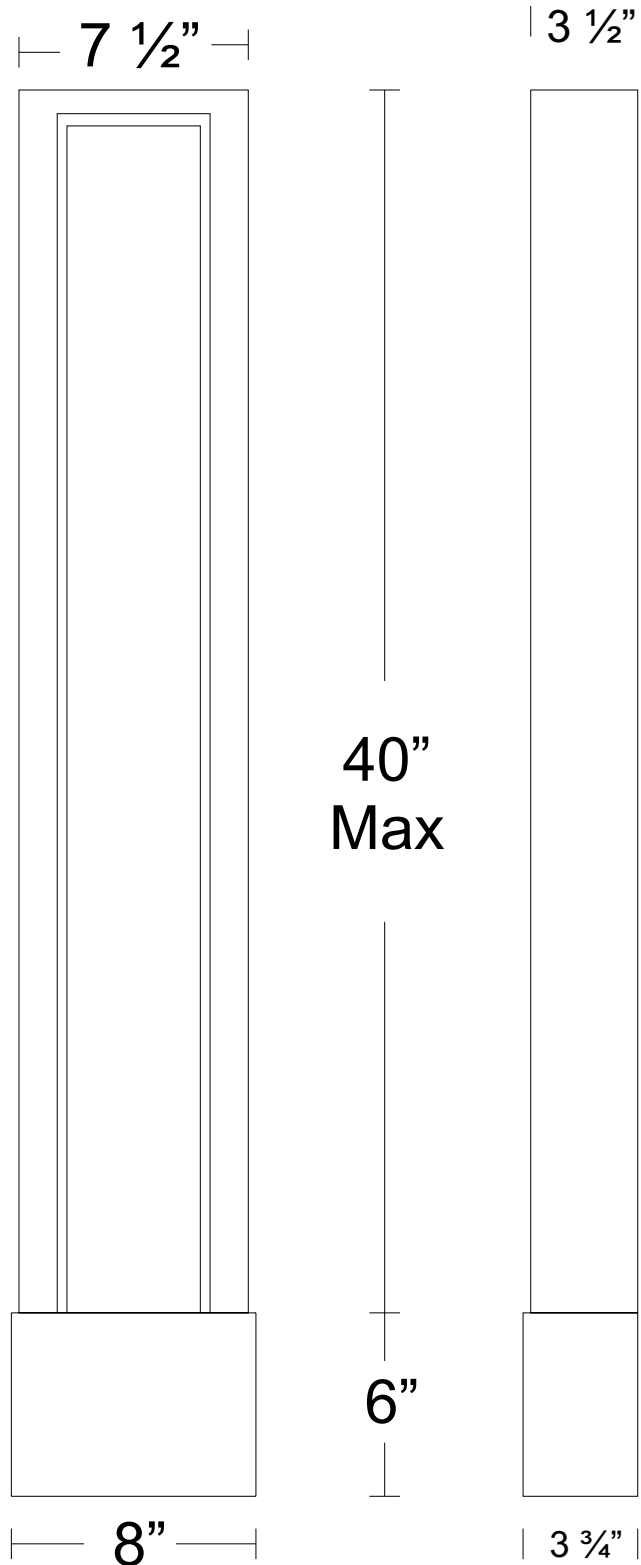

TEL 916-386-1430
FAX 916-386-0605

HANDALSTONE

Handalstone@sbcglobal.net
www.handalstone.com

Fireplace Mantels

Product Code: LEG138

leg from fs138