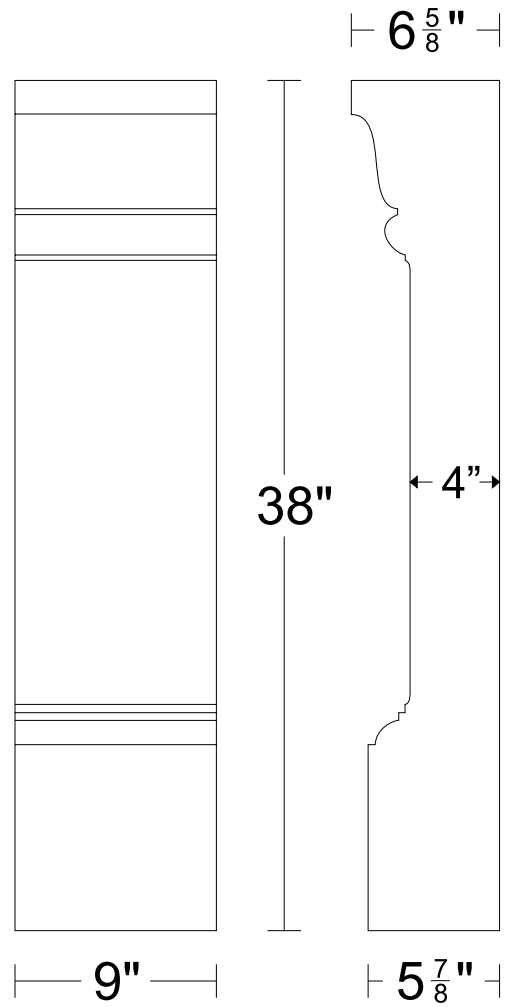

TEL 916-386-1430
FAX 916-386-0605

HANDALSTONE

Handalstone@sbcglobal.net
www.handalstone.com

Fireplace Mantels

Product Code: LEG12

LEG12-30

LEG12-38