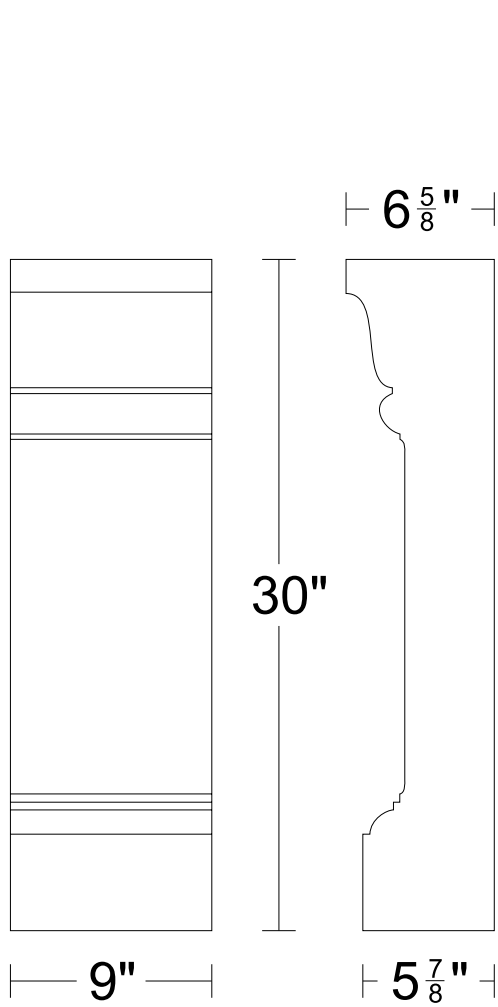

TEL 916-386-1430
FAX 916-386-0605

HANDALSTONE

Handalstone@sbcglobal.net
www.handalstone.com

Fireplace Mantels

Product Code: LEG12

LEG12-30

LEG12-38