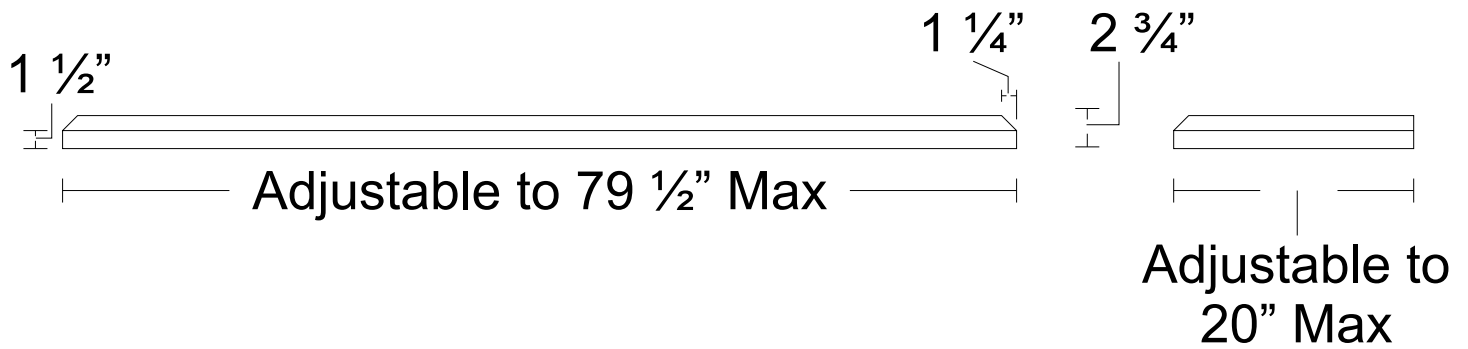

TEL 916-386-1430
FAX 916-386-0605

HANDALSTONE

Handalstone@sbcglobal.net
www.handalstone.com

Fireplace Mantels

Product Code: HRTH3

One Slab Hearth

One Slab Hearth