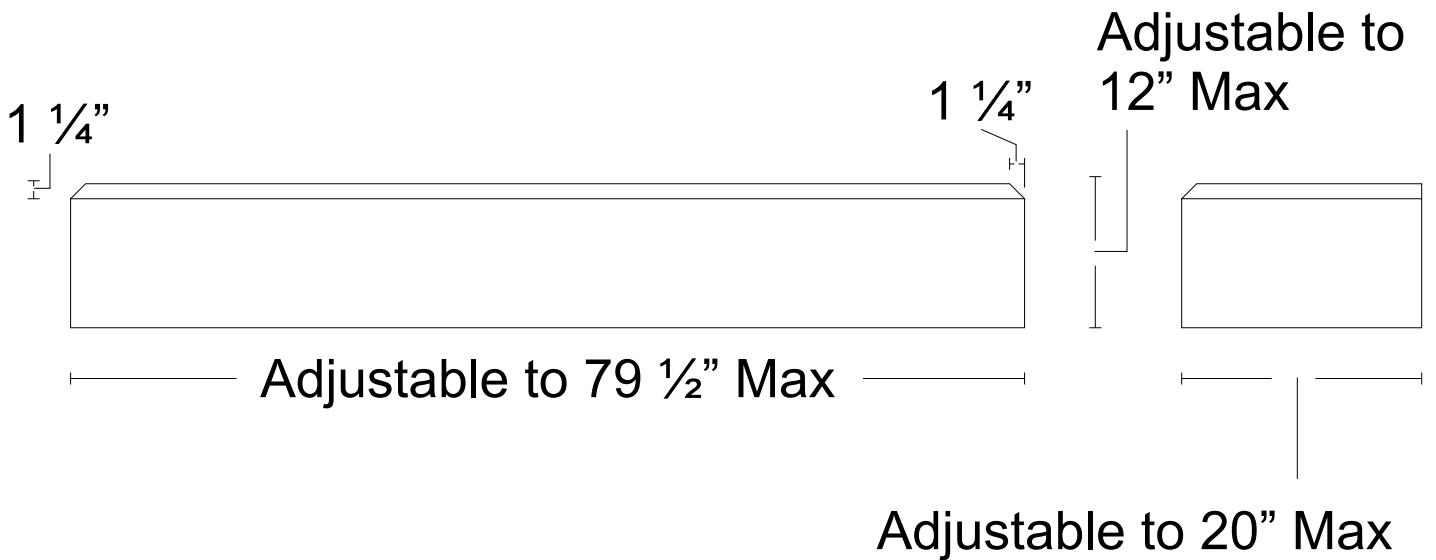

TEL 916-386-1430
FAX 916-386-0605

HANDALSTONE

Handalstone@sbcglobal.net
www.handalstone.com

Fireplace Mantels

Product Code: HRTH3-Raised

One Slab Hearth

One Slab Hearth