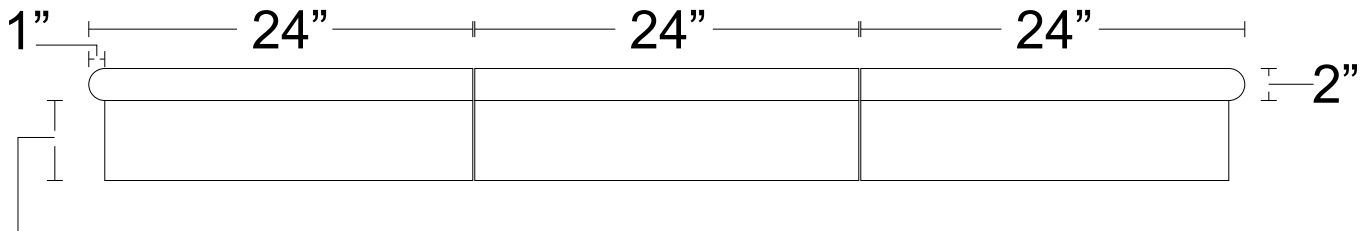

HRTH1-RAISED-S

Adjustable (5" Shown Here)

Depth 24"

HRTH1-RAISED

One Slab Hearth

Adjustable (5" Shown Here)

Depth 24"