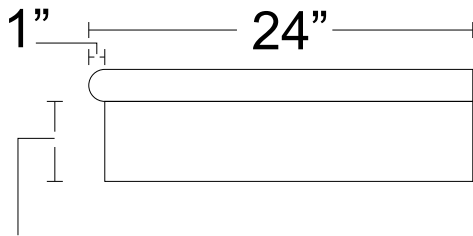

TEL 916-386-1430
FAX 916-386-0605

HANDALSTONE

Handalstone@sbcglobal.net
www.handalstone.com

Fireplace Mantels

Product Code: HRTH1-Raised

HRTH1-RIASED-C

Adjustable (5" Shown Here)

Depth 24"

HRTH1-RAISED-S

Adjustable (5" Shown Here)

Depth 24"

HRTH1-RAISED

One Slab Hearth

Adjustable (5" Shown Here)

Depth 24"